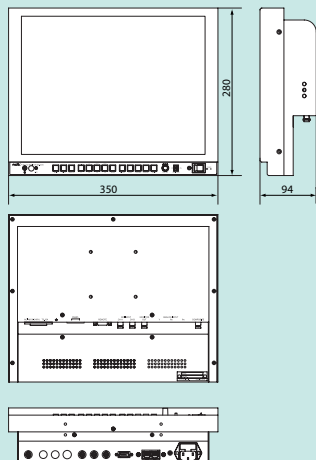

### Dimensional Drawing

## DM-3016-L HD/SD 15-inch LCD Monitor

15  
inch

4:3  
screen

HD-SDI

SD-SDI

Composite

Remote control

UMD