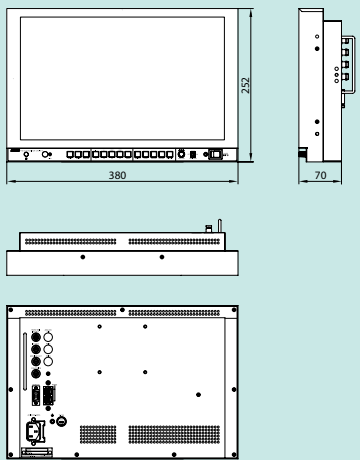

## DM-3115 HD/SD 15-inch LCD Monitor

**NEW !**

15  
inch

WIDE  
16:9  
screen

HD-SDI

SD-SDI

Composite

UMD

### Dimensional Drawing