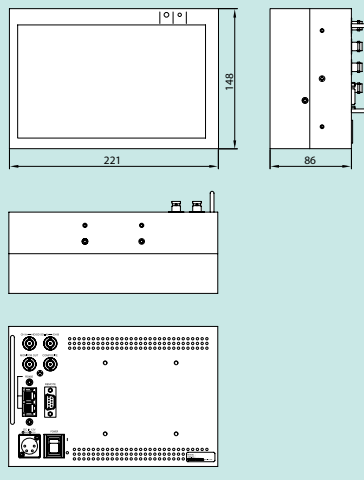

Dimensional Drawing

La série DM est une gamme de moniteurs haut de gamme.

La diffusion importante de ces moniteurs dans le monde a permis de diminuer les coûts. Aussi cette gamme devient aujourd'hui beaucoup plus abordable.