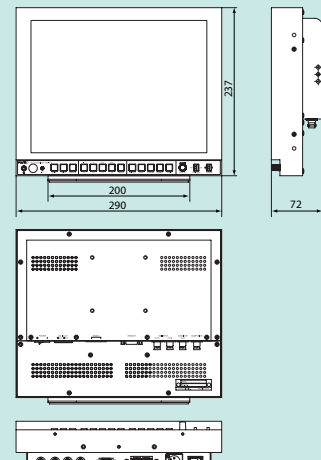

### Dimensional Drawing

## DM-3112-L HD/SD 12-inch LCD Monitor

12  
inch

4:3  
screen

HD-SDI

SD-SDI

Composite

DC Power Supply

Battery Supported\*\*